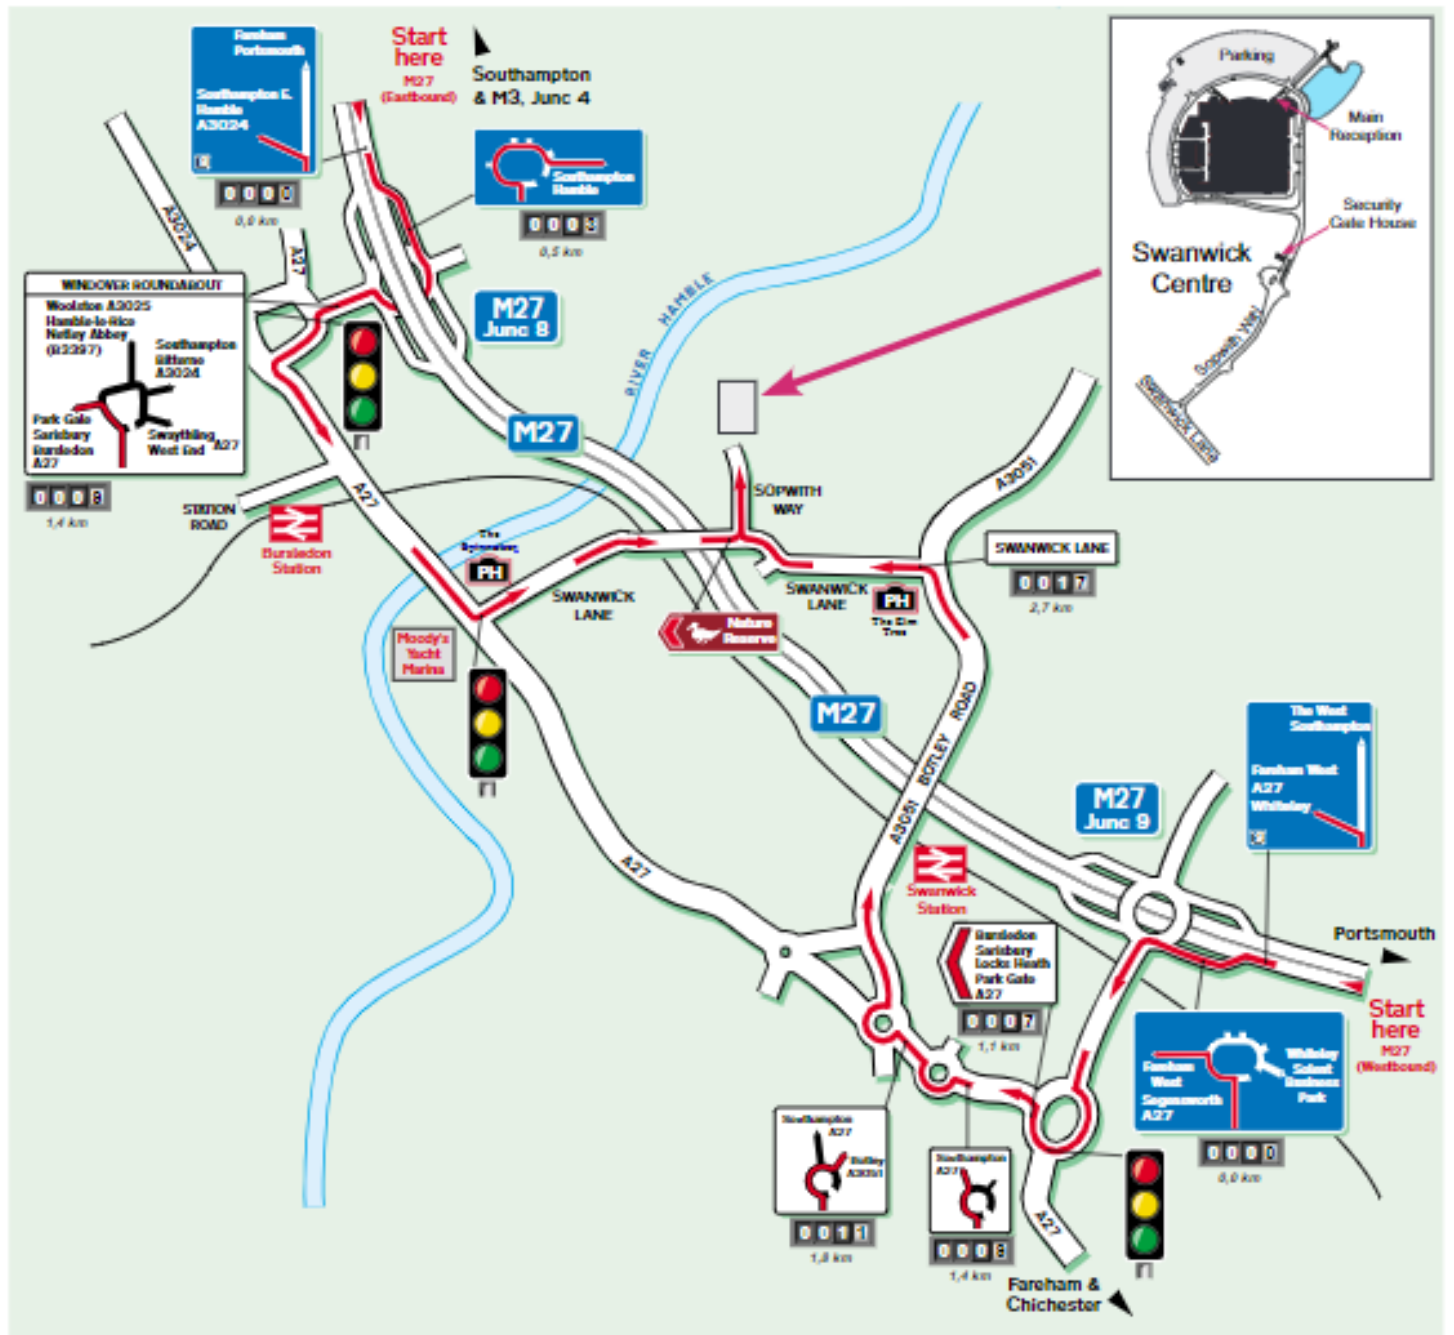

Public Transport

Train

The nearest train stations are Swanwick and Bursledon. Both stations are close to NATS Swanwick and approximately a 5-minute drive.

The nearest mainline station is Southampton Parkway. This station has regular trains to Gatwick and Heathrow and is approximately a 10-minute drive from NATS Swanwick. Taxis are usually available outside the station.

[Premier Inn – Fareham](#)

Distance from NATS Swanwick: 9 min drive (2.7 mi)

Closest train station: Swanwick 4 min drive (1.1 mi)

[Holiday Inn Fareham - Solent](#)

Distance from NATS Swanwick: 12 min drive (3.8 mi)

Public Transport

By Rail

Nearest Stations are at Bursledon and Swanwick.

Both Stations are situated near to the centre, approximately 5 minutes drive.

Nearest mainline Station is Southampton Parkway

Approximately 8 miles away from the centre, taxis are available from outside the station.

As you approach the main entrance, keep to the left-hand lane and enter the small car park to the left of the barrier. Enter the security hut for clearance into site (please allow 15 minutes for this process).